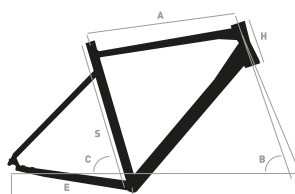

LIFE

STARLIGHT

570 MATT BLACK

SIZE	XS	S	M	L
S	460	500	540	580
A	525	550	575	600
B	70°	70,5°	71°	70,5°
C	74°	74°	73,5°	73°
E	435	435	435	435
H	120	140	160	180

MOD. 570 700C-14s

XS (460MM)

S (500 MM)

M (540 MM)