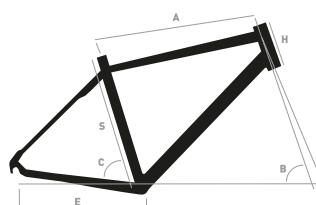

SIZE	S	M	L
S	460	500	540
A	560	580	600
B	70,5°	70,5°	70,5°
C	73°	73°	73°
E	460	460	460
H	140	160	180