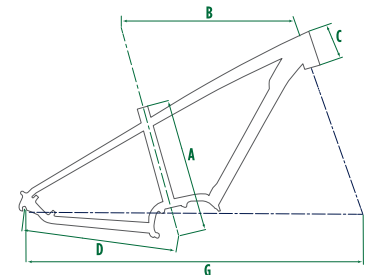

E-MTB

RAYON 29"

MOTORE / MOTORS
SPORT PLUS

BATTERIA / BATTERY
720 Wh

COLORI
COLORS

NERO OPACO
MATT BLACK

VERDE MILITARE OPACO
MATT MILITARY GREEN

GRIGIO OPACO
MATT GREY

29"	S	M	L
A	405	460	510
B	590	605	610
C	120	120	120
D	500	500	500
G	1146	1146	1146

E-BIKE

RAYON 29"

MOTORE / MOTORS
SPORT PLUS

BATTERIA / BATTERY
720 Wh

COLORI
COLORS

VERDE MILITARE OPACO
MATT MILITARY GREEN

NERO OPACO
MATT BLACK

GRIGIO OPACO
MATT GREY

29"	S	M	L
A	405	460	510
B	590	605	610
C	120	120	120
D	500	500	500
G	1146	1146	1146